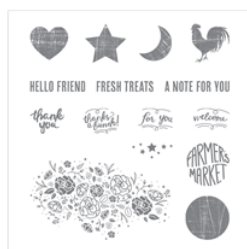

Supply List

Place Order
liz.vuille@artlover.com

[Wood Textures
Designer Series
Paper Stack -
144177](#)

Price: £10.25

[Wood Words
Clear-Mount
Stamp Set -
143928](#)

Price: £20.00

[Wood Words
Wood-Mount
Stamp Set -
143925](#)