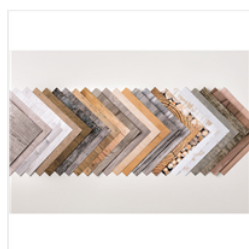

Supply List

Place Order
liz.vuille@artlover.com

[Wood Textures
Designer Series
Paper Stack -
144177](#)

Price: £10.25

[Wood Words
Clear-Mount
Stamp Set -
143928](#)

Price: £20.00

[Wood Words
Wood-Mount
Stamp Set -
143925](#)