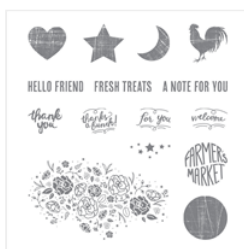

Supply List

Place Order
liz.vuille@artlover.com

[Wood Textures
Designer Series
Paper Stack -
144177](#)

Price: £10.25

[Wood Words
Clear-Mount
Stamp Set -
143928](#)

Price: £20.00

[Wood Words
Wood-Mount
Stamp Set -
143925](#)