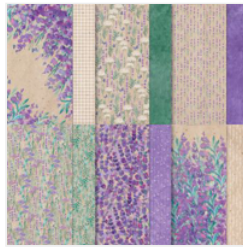

Supply List

Tammy Fite
505.440.4936

stampwithtammy@gmail.com
<http://tammyfite.stampinup.net>

[Painted Lavender
Photopolymer
Stamp Set -
162594](#)

Price: \$20.00

[Painted Lavender
Dies - 162596](#)

Price: \$32.00

[Perennial
Lavender 12" X
12" \(30.5 X 30.5
Cm\) Designer
Series Paper -
162593](#)

Price: \$12.50

[Paper Butterfly
Accents - 162612](#)

Price: \$8.00

[Stylish Shapes
Dies - 159183](#)

Price: \$30.00

[Blending Brushes -
153611](#)

Price: \$17.00

[Gorgeous Grape
Classic Stampin'
Pad - 147099](#)

Price: \$11.00

[Gorgeous Grape
Classic Stampin'
Ink Refill - 147164](#)

Price: \$6.00

[Gorgeous Grape
8-1/2" X 11"
Cardstock -
146987](#)

Price: \$14.00