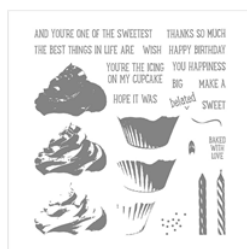

Supply List

Place Order
papierioyri@gmail.com

[Labeler Alphabet
Photopolymer
Stamp Set -
141936](#)

Price: \$17.00

[Sweet Cupcake
Photopolymer
Stamp Set -
141498](#)

Price: \$21.00

[Gorgeous Grunge
Clear-Mount
Stamp Set -
130517](#)