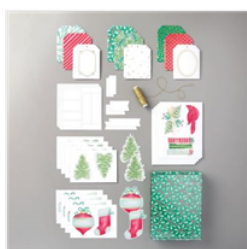

Supply List

Dawn Bourgette

231-690-0900

dawn@dawnscreativechalet.com

<http://www.dawnscreativechalet.com>

Tag Buffet Project Kit - 153649

Sale: $18.00

Price: $30.00