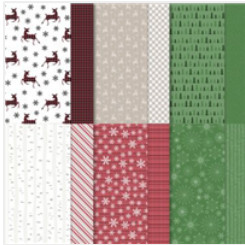

[Real Red 8-1/2" X 11" Cardstock - 102482](#)

Price: \$14.00

[Real Red Classic Stampin' Pad - 147084](#)

Price: \$11.00

[Baker's Twine Essentials Pack - 155475](#)

Price: \$12.00

[Peaceful Prints 12" X 12" \(30.5 X 30.5 Cm\) Specialty Designer Series Paper - 156628](#)

Price: \$0.00

[Layering Circles Dies - 151770](#)

Price: \$35.00

[Gorgeous Leaves Bundle - 158609](#)

Price: \$44.00