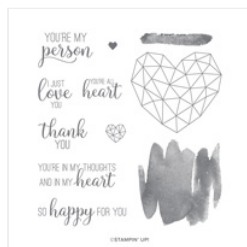

# Supply List

Tricia Chuba  
[pchuba@hotmail.com](mailto:pchuba@hotmail.com)  
<https://butterdishdesigns.com/>

[Detailed Hearts Dies - 151440](#)

Price: \$29.00

[Modern Heart Cling Stamp Set - 149328](#)

Price: \$23.00

[Meant To Be Cling Stamp Set - 148626](#)

Price: \$24.00

[Painted Poppies Cling Stamp Set - 151599](#)

Price: \$23.00

[Smoky Slate 8-1/2" X 11" Cardstock - 131202](#)

Price: \$14.00

[Balmy Blue 8-1/2" X 11" Cardstock - 146982](#)