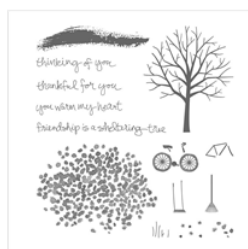

# Supply List

Amanda Mertz

[Amandamertz33@gmail.com](mailto:Amandamertz33@gmail.com)

<http://www.stampinup.net/esuite/home/stampingwithamanda>

[Sheltering Tree  
Photopolymer  
Stamp Set -  
137163](#)

Price: £23.00