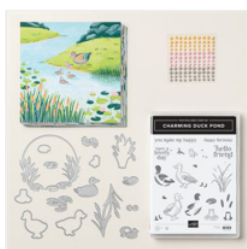

Supply List

Anne Granger

519-476-5473

agranger21@outlook.com

www.stampwithanne.com

Lily Pond Lane Suite Collection (English) - 163354

Price: \$92.75

Charming Duck Pond Bundle (English) - 163350

Price: \$64.75

Charming Duck Pond Dies - 163349

Price: \$44.00

Charming Duck Pond Photopolymer Stamp Set (English) - 163344

Price: \$28.00

Lily Pond Lane 6" X 6" (15.2 X 15.2 Cm) Designer Series Paper - 163342

Price: \$17.00

Gray Granite 8-1/2" X 11" Cardstock - 146983

Price: \$15.75

Pretty In Pink 8-1/2" X 11" Cardstock - 163793

Price: \$15.75

Basic White 8-1/2" X 11" Cardstock - 159276

Price: \$18.00

Pretty Peacock 8-1/2" X 11" Cardstock - 150880