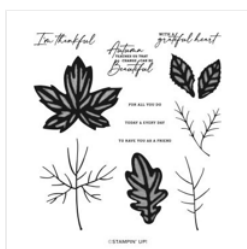

# Supply List

Rose Marie Coleman  
403-827-9514  
[rosecoleman@shaw.ca](mailto:rosecoleman@shaw.ca)  
[www.stampingwithrose.com](http://www.stampingwithrose.com)

Autumn Leaves  
Photopolymer  
Stamp Set  
(English) - 162179  
Price: \$33.00

Autumn Leaves  
Dies - 162185  
Price: \$52.00

Countryside  
Corners Dies -  
161471  
Price: \$39.00

Pretty Peacock 8-  
1/2" X 11"  
Cardstock -  
150880  
Price: \$13.75

Crushed Curry 8-  
1/2" X 11"  
Cardstock -  
131199  
Price: \$13.75