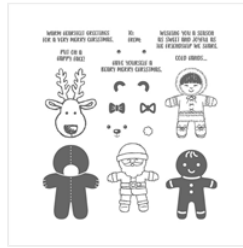

[Cookie Cutter
Christmas
Photopolymer
Stamp Set -
142043](#)

Price: $21.00