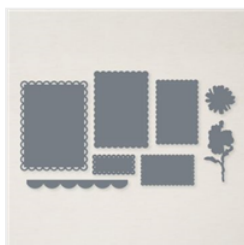

Price: \$9.00

Basic White 8-1/2"
X 11" Cardstock -
159276

Price: \$10.50

Parakeet Party 8-
1/2" X 11"
Cardstock -
159259

Price: \$10.00

Melon Mambo
Classic Stampin'
Pad - 147051

Price: \$9.00

Parakeet Party
Classic Stampin'
Pad - 159208

Price: \$9.00

Painted Texture
3D Embossing
Folder - 154317

Price: \$10.00

Scalloped
Contours Dies -
155560

Price: \$35.00

Stampin' Cut &
Emboss Machine -
149653

Price: \$128.00

Iridescent Pearl
Basic Jewels -
158987