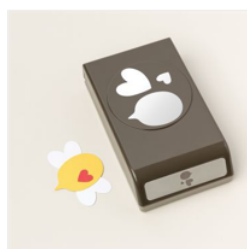

[Bee Builder Punch
- 162553](#)

Price: $26.00