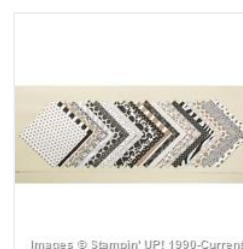

Price: \$8.00

[Soft Sky 8-1/2" X 11" Cardstock - 131203](#)

Price: \$8.00

[Basic Black 8-1/2" X 11" Cardstock - 121045](#)

Price: \$14.00

[Whisper White 8-1/2" X 11" Cardstock - 100730](#)

Price: \$9.75

[Go Wild Designer Series Paper Stack - 138441](#)