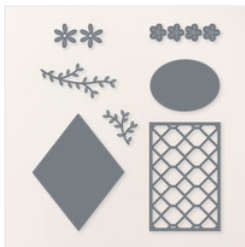

Price: \$24.00

[Mixed Media Florals 12" X 12" \(30.5 X 30.5 Cm\) Designer Series Paper - 164638](#)

Price: \$12.50

[2024-2026 In Color™ Glimmer 12" X 12" \(30.5 X 30.5 Cm\) Specialty Paper - 163771](#)

Price: \$11.00

[Iridescent Faceted Gems - 163368](#)

Price: \$8.50

[Linked Together Dies - 164808](#)

Price: \$34.00

[Eyelet 3D Embossing Folder - 163414](#)

Price: \$10.00

[Shy Shamrock 3/8" \(1 Cm\) Bordered Ribbon - 163787](#)