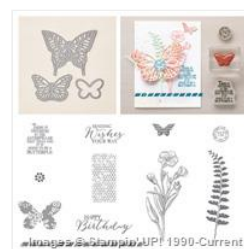

# Supply List

Place Order  
[thepalmersangela@gmail.com](mailto:thepalmersangela@gmail.com)

[Butterfly Basics  
Photopolymer  
Stamp Set -  
137154](#)

Price: \$50.00

[Butterfly Basics  
Clear-Mount  
Stamp Set -  
138816](#)

Price: \$76.00

[Butterfly Basics  
Wood-Mount  
Stamp Set -  
138813](#)

Price: \$101.00

[Butterfly Basics  
Photopolymer  
Bundle - 138865](#)

Price: \$84.00

[Butterfly Basics  
Clear-Mount  
Bundle - 139323](#)

Price: \$106.25

[Butterfly Basics  
Wood-Mount  
Bundle - 139322](#)

Price: \$127.50

[Blender Pens -  
102845](#)

Price: \$32.00

[Bitty Butterfly  
Punch - 129406](#)

Price: \$34.00

[Blushing Bride A4  
Cardstock -  
131287](#)