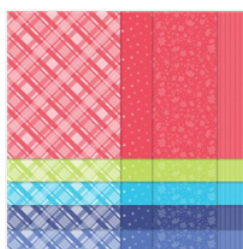

Supply List

Emma Goddard
07764 477436

coastalcrafter@googlemail.com

www.coastalcrafter.com

[Adorable Owls Cling Stamp Set \(English\) - 160269](#)

Price: £0.00

[Nested Friends Bundle \(English\) - 160489](#)

Price: £49.50

[2022-2024 In Color™ 6" X 6" \(15.2 X 15.2 Cm\) Designer Series Paper - 159253](#)

Price: £11.25

[Scalloped Contours Dies - 155560](#)

Price: £33.00

[Blending Brushes - 153611](#)

Price: £16.00