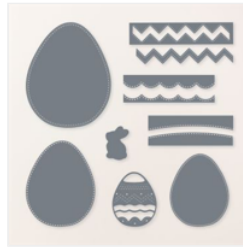

[Excellent Eggs
Dies - 162807](#)

Price: $25.00