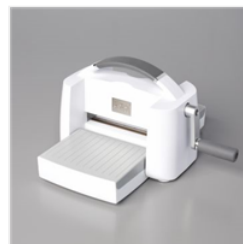

Price: \$12.50

[Basic White 8-1/2"
X 11" Cardstock -
159276](#)

Price: \$13.00

[Petal Pink 8-1/2"
X 11" Cardstock -
146985](#)

Price: \$14.00

[Lemon Lolly 8-1/2"
X 11" Cardstock -
161720](#)

Price: \$14.00

Easter Bunny Upright Z Fold Supplies

[Paper Trimmer -
152392](#)

Price: \$28.00

[Stampin' Cut &
Emboss Machine -
149653](#)

Price: \$140.00

[Stampin' Seal -
152813](#)

Price: \$9.00

[Stampin'
Dimensionals -
104430](#)

Price: \$5.00