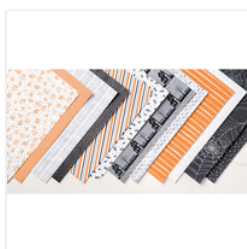

Supply List

Place Order
dani.dziama@gmail.com

[Halloween Night Specialty Designer Series Paper - 142022](#)

Price: $13.00