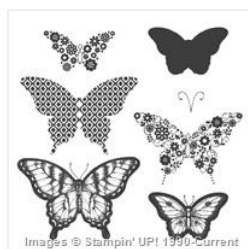

[Papillon Potpourri Wood-Mount Stamp Set - 132058](#)

Price: $19.00