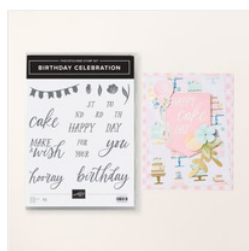

Supply List

Peggy Noe

peggy@prettypapercards.com

<http://prettypapercards.com>

[Birthday Celebration Photopolymer Stamp Set \(English\) - 164592](#)

Price: \$19.00

[Pretty In Pink 8-1/2" X 11" Cardstock - 163793](#)

Price: \$14.00

[Basic White 8-1/2" X 11" Cardstock - 166780](#)

Price: \$14.00

[Wildflower Birthday 12" X 12" \(30.5 X 30.5 Cm\) Specialty Designer Series Paper - 164591](#)

Price: \$16.50

[Blueberry Bushel Classic Stampin' Pad - 147138](#)