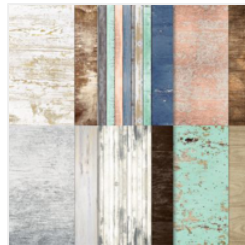

[Floral Impressions Suite Collection](#)
[\(English\) - 165617](#)
 Price: \$88.50

[Nests Of Winter 12" X 12" \(30.5 X 30.5 Cm\) Designer Series Paper - 164183](#)
 Price: \$12.50

[Country Woods 12" X 12" \(30.5 X 30.5 Cm\) Designer Series Paper - 163393](#)
 Price: \$12.50