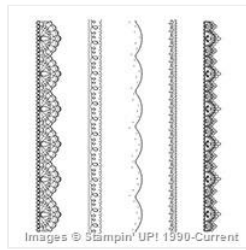

[Delicate Details
Photopolymer
Stamp Set -
143314](#)

Price: $0.00