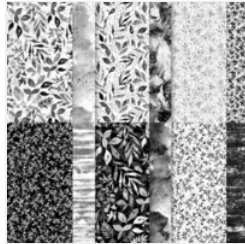

## Supply List

Susie Wood  
(641) 660-2537

[ds52wood@gmail.com](mailto:ds52wood@gmail.com)

[www.susiewood.stampinup.net](http://www.susiewood.stampinup.net)

[Encircled With Love Photopolymer Stamp Set \(English\) - 165338](#)

Price: \$20.00

[Botanical Textures 12" X 12" \(30.5 X 30.5 Cm\) Designer Series Paper - 165545](#)

Price: \$12.50

[Basic White 8-1/2" X 11" Thick Cardstock - 159229](#)

Price: \$17.00

[Basic Black 8-1/2" X 11" Cardstock - 121045](#)