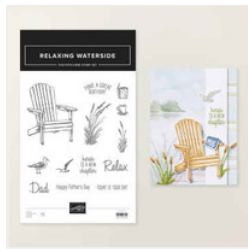

Waterside Retreat Card

Supply List

Susie Wood

(641) 660-2537

ds52wood@gmail.com

www.susiewood.stampinup.net

[Relaxing Waterside Photopolymer Stamp Set \(English\) - 167922](#)

Price: \$20.00

[Waterside Retreat 12" X 12" \(30.5 X 30.5 Cm\) Designer Series Paper - 167920](#)

Price: \$13.00

[Balmy Blue 8-1/2" X 11" Cardstock - 146982](#)

Price: \$14.00

[Misty Moonlight 8-1/2" X 11" Cardstock - 153081](#)