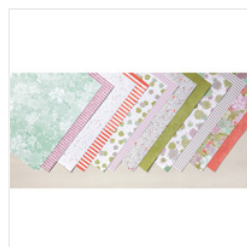

Price: \$8.25

[Sweet Sugarplum 8-1/2" X 11" Cardstock - 141418](#)

Price: \$8.00

[Whisper White 8-1/2" X 11" Cardstock - 100730](#)

Price: \$9.75

[Succulent Garden Designer Series Paper - 142778](#)

Price: \$11.00

[Succulent Garden 3/8" Ribbon Combo Pack - 142781](#)

Price: \$9.00