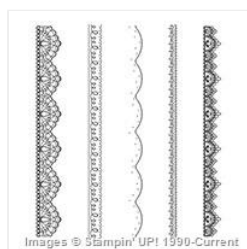

Supply List

Christy Fulk

christyfulk@createwithchristy.com

<https://www.createwithchristy.com/>

[Avant Garden Photopolymer Stamp Set - 143272](#)

Price: \$0.00

[Delicate Details Photopolymer Stamp Set - 143314](#)