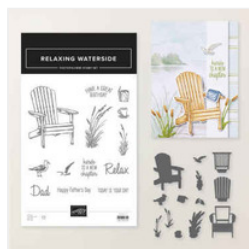

Supply List

Rae Burnet
775-527-3860

rae@wildwestpaperarts.com
<https://www.wildwestpaperarts.com>

[Waterside Retreat Suite Collection \(English\) - 167932](#)

Price: \$68.75

[Relaxing Waterside Waterside Bundle \(English\) - 167928](#)

Price: \$46.75

[Waterside Retreat 12" X 12" \(30.5 X 30.5 Cm\) Designer Series Paper - 167920](#)

Price: \$13.00

[Basic White 8-1/2" X 11" Thick Cardstock - 159229](#)

Price: \$17.00

[Crumb Cake 8-1/2" X 11" Cardstock - 120953](#)