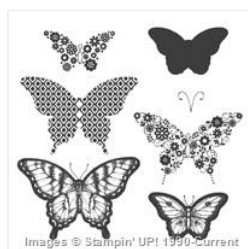

Supply List

Place Order
jkcardsonline@gmail.com

[Papillon Potpourri
Clear-Mount
Stamp Set -
123759](#)

Price: \$15.00

[Sheltering Tree
Photopolymer
Stamp Set -
137163](#)

Price: \$25.00

[Basic Gray Classic
Stampin' Pad -
126981](#)

Price: \$5.95

[Whisper White 8-
1/2" X 11"
Cardstock -
100730](#)

Price: \$9.75

[Basic Gray 8-1/2"
X 11" Cardstock -
121044](#)

Price: \$14.00

[Hello Honey 8-1/2"
X 11" Cardstock -
133678](#)

Price: \$7.00

[Lost Lagoon 8-1/2"
X 11" Cardstock -
133679](#)