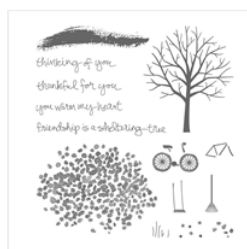

Supply List

Place Order
jkcardsonline@gmail.com

[Papillon Potpourri
Clear-Mount
Stamp Set -
123759](#)

Price: \$15.00

[Sheltering Tree
Photopolymer
Stamp Set -
137163](#)

Price: \$25.00

[Basic Gray Classic
Stampin' Pad -
126981](#)

Price: \$5.95

[Whisper White 8-
1/2" X 11"
Cardstock -
100730](#)

Price: \$9.75

[Basic Gray 8-1/2"
X 11" Cardstock -
121044](#)

Price: \$14.00

[Hello Honey 8-1/2"
X 11" Cardstock -
133678](#)

Price: \$7.00

[Lost Lagoon 8-1/2"
X 11" Cardstock -
133679](#)