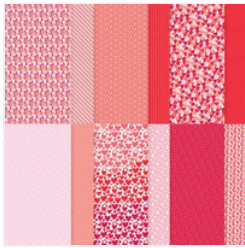

Scrappy Card Instructions

Supply List

Patti Dolan

patti@pspapercrafts.com

www.pspapercrafts.com

[Made With Love
12" X 12" \(30.5 X
30.5 Cm\) Designer
Series Paper -
167054](#)

Price: \$12.50

[Real Red 8-1/2" X
11" Cardstock -
102482](#)

Price: \$14.00

[Basic White 8-1/2"
X 11" Cardstock -
166780](#)

Price: \$14.00

[Endless Love
Bundle \(English\) -
167062](#)

Price: \$47.50

[Real Red Classic
Stampin' Pad -
147084](#)

Price: \$11.00

[Bubble Bath 1/8"
\(3.2 Mm\) Faux
Linen Ribbon -
167075](#)