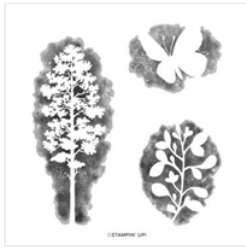

2022 4 Amazing silhouettes

Supply List

Susan LaPanne
stampin2die4@gmail.com
www.stampin2die4.com

[Amazing Silhouettes Cling Stamp Set - 157814](#)
Price: \$22.00

[Artistically Inked Cling Stamp Set - 154542](#)
Price: \$24.00

[Pearl Basic Jewels - 144219](#)
Price: \$6.00

[Basic White 8-1/2" X 11" Thick Cardstock - 159229](#)
Price: \$17.00

[Basic White 8-1/2" X 11" Cardstock - 159276](#)
Price: \$13.00

[So Saffron 8-1/2" X 11" Cardstock - 105118](#)
Price: \$9.25