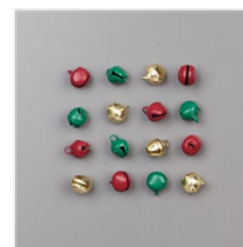

Price: £11.25

[Real Red Stampin' Blends Combo Pack - 154899](#)

Price: £11.25

[Soft Suede Stampin' Blends Combo Pack - 154906](#)

Price: £8.50

[Tuxedo Black Memento Ink Pad - 132708](#)

Price: £7.50

[Trimming The Town Designer Series Paper - 153491](#)

Price: £10.75

[Whisper White A4 Thick Cardstock - 140490](#)

Price: £7.75

[Real Red 3/16" \(4.8 Mm\) Braided Linen Trim - 153546](#)

Price: £6.50

[Linen Thread - 104199](#)

Price: £5.75

[Jingle Bells - 149598](#)

Price: £4.75

[Stitched Nested Labels Dies - 149638](#)

Price: £33.00