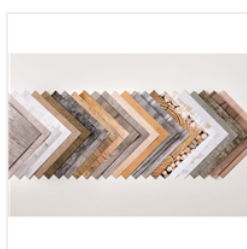

Price: \$11.00

[Petal Pink Classic Stampin' Pad - 147108](#)

Price: \$11.00

[Night Of Navy Classic Stampin' Pad - 147110](#)

Price: \$11.00

[Wood Textures Designer Series Paper Stack - 144177](#)

Price: \$11.00

[Balmy Blue 8-1/2" X 11" Cardstock - 146982](#)

Price: \$14.00

[Lemon Lime Twist 8-1/2" X 11" Cardstock - 144245](#)

Price: \$14.00

[Daffodil Delight 8-1/2" X 11" Cardstock - 119683](#)

Price: \$14.00

[Petal Pink 8-1/2" X 11" Cardstock - 146985](#)