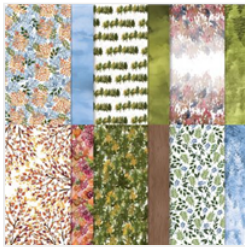

Supply List

Patti Dolan

patti@pspapercrafts.com

www.pspapercrafts.com

[Beauty Of The Earth 12" X 12" \(30.5 X 30.5 Cm\) Designer Series Paper - 155841](#)

Price: \$11.50

[Mossy Meadow 8-1/2" X 11" Cardstock - 133676](#)

Price: \$14.00

[Basic White 8-1/2" X 11" Cardstock - 159276](#)

Price: \$13.00

[Campology Cling Stamp Set - 152553](#)

Price: \$22.00

[3/8" \(1 Cm\) Fine Art Ribbon - 154561](#)

Price: \$7.50

[Linen Thread - 104199](#)