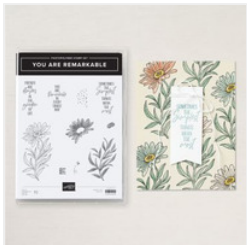

[You Are Remarkable Photopolymer Stamp Set (English) - 165445](#)

Price: $20.00