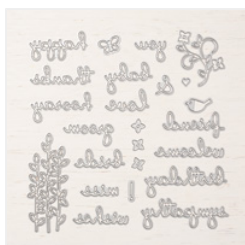

[Balmy Blue 8-1/2"
X 11" Cardstock -
146982](#)

Price: \$14.00

[Lemon Lime Twist
8-1/2" X 11"
Cardstock -
144245](#)

Price: \$14.00

[Painted Seasons
Designer Series
Paper - 149574](#)

Price: \$0.00

[Versamark Pad -
102283](#)

Price: \$9.50

[Well Written Dies -
148534](#)

Price: \$40.00

[Whisper White 5/8"
\(1.6 Cm\) Polka Dot
Tulle Ribbon -
146912](#)

Price: \$7.50

[All My Love
Ribbon Combo
Pack - 148584](#)

Price: \$9.00

[Basic Adhesive-
Backed Sequins -
146933](#)