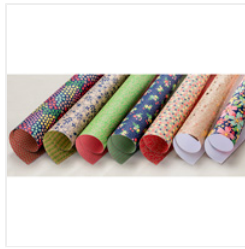

[Affectionately Yours Specialty Designer Series Paper - 141632](#)

Price: $13.00