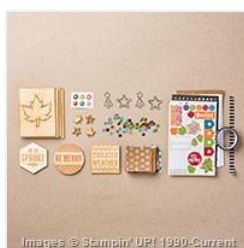

[Variety Pack 2 Project Life Photo Pocket Pages - 138471](#)

Price: £6.50

[Variety Pack 1 12" X 12" \(30.5 X 30.5 Cm\) Project Life Photo Pocket Pages - 135294](#)

Price: £6.50

[Project Life Corner Punch - 135346](#)

Price: £7.25

[Alphabet Rotary Stamp - 133769](#)

Price: £13.50

[Project Life Day To Day Photopolymer Stamp Set - 135785](#)

Price: £23.00

[Basic Black Archival Stampin' Pad - 140931](#)

Price: £6.50

[Seasonal Snapshot 2015 Project Life Card Collection - 139651](#)

Price: £14.50

[Seasonal Snapshot 2015 Project Life Accessory Pack - 139652](#)

Price: £11.75