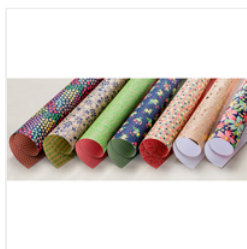

Supply List

Place Order
liz.yuille@artlover.com

Affectionately Yours Specialty Designer Series Paper - 141632

Price: £11.75

Tin Of Tags Photopolymer Stamp Set - 142180

Price: £19.00

Bermuda Bay Classic Stampin' Pad - 131171

Price: £6.00

Blushing Bride Glimmer Paper - 140550

Price: £4.50

Bermuda Bay 1/8" (3.2 Mm) Stitched Ribbon - 140569

Price: £5.50

Tear & Tape Adhesive - 138995

Price: £6.50

1/8" (3.2 Mm) Circle Punch - 134365