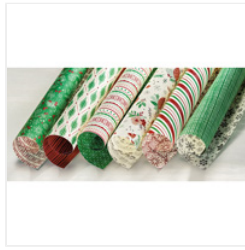

[This Christmas Designer Series Specialty Paper - 141628](#)

Price: $13.00