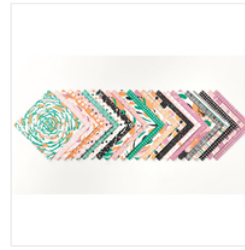

Supply List

Jennifer Gregorsky
jennifer@gregorsky.com
jennygpc.blogspot.com

[My Hero Clear-Mount Stamp Set - 141957](#)

Price: \$21.00

[This Christmas Designer Series Specialty Paper - 141628](#)

Price: \$13.00

[Emerald Envy 8-1/2" X 11" Cardstock - 141415](#)

Price: \$8.00

[Playful Palette Designer Series Paper Stack - 141657](#)

Price: \$10.00

[Very Vanilla 8-1/2" X 11" Cardstock - 101650](#)

Price: \$13.00

[Gold Glimmer Paper - 133719](#)