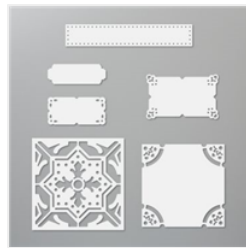

[Field Tiles Dies - 152707](#)

Price: $34.00