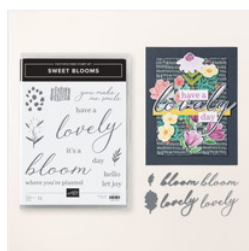

Supply List

Peggy Noe

peggy@prettypapercards.com

<http://prettypapercards.com>

[Sweet Blooms Bundle \(English\) - 165189](#)

Price: \$51.25

[Basic White 8-1/2" X 11" Cardstock - 166780](#)

Price: \$14.00

[Strawberry Slush 8-1/2" X 11" Cardstock - 165625](#)

Price: \$14.00

[Florals In Bloom 12" X 12" \(30.5 X 30.5 Cm\) Designer Series Paper - 165175](#)

Price: \$12.50

[Strawberry Slush Classic Stampin' Pad - 165286](#)