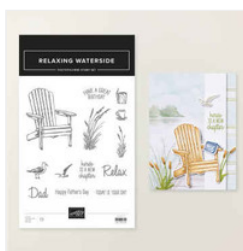

# Supply List

Peggy Murwin

815-653-2216

[peggymurwin@comcast.net](mailto:peggymurwin@comcast.net)

[www.stampwithpeggy.com](http://www.stampwithpeggy.com)

[Waterside Retreat  
12" X 12" \(30.5 X  
30.5 Cm\) Designer  
Series Paper -  
167920](#)

Price: \$13.00

[Relaxing  
Waterside Bundle  
\(English\) - 167928](#)

Price: \$46.75

[Relaxing  
Waterside  
Photopolymer  
Stamp Set  
\(English\) - 167922](#)

Price: \$20.00

[Relaxing  
Waterside Dies -  
167927](#)