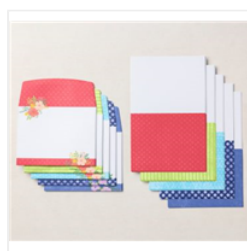

# Supply List

Peggy Murwin

815-653-2216

[peggymurwin@comcast.net](mailto:peggymurwin@comcast.net)

[www.stampwithpeggy.com](http://www.stampwithpeggy.com)

[At The Pond Host  
Photopolymer  
Stamp Set -  
160801](#)

Price: \$14.00

[Tea Boutique  
Cards & Envelopes  
- 159270](#)

Price: \$10.00

[2022-2024 In  
Color 6" X 6" \(15.2  
X 15.2 Cm\)  
Glimmer Paper -  
159246](#)

Price: \$12.00

[Basic Black 8-1/2"  
X 11" Cardstock -  
121045](#)

Price: \$14.00

[Basic White 8-1/2"  
X 11" Cardstock -  
159276](#)

Price: \$13.00

[Tuxedo Black  
Memento Ink Pad -  
132708](#)

Price: \$8.00

[Parakeet Party  
Classic Stampin'  
Pad - 159208](#)

Price: \$9.00