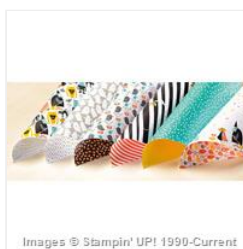

[Motley Monsters Designer Series Paper - 135819](#)

Price: $10.95