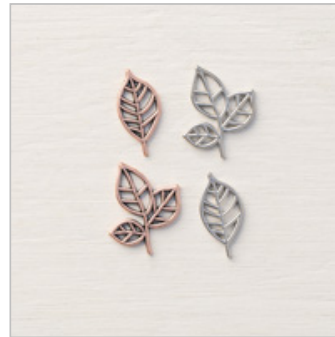

stampinmama@comcast.net

<http://tammyfite.stampinup.net>

Night Of Navy Classic
Stampin' Pad

147110

\$7.50

Night Of Navy 8-1/2"
X 11" Cardstock

100867

\$8.50

Leaves Trinkets

146343

\$8.00

Garden Impressions
6" X 6" (15.2 X 15.2
Cm) Designer Series

Paper

146289

\$11.00

Mini Glue Dots