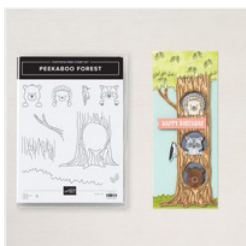

Price: \$14.00

[Blackberry Bliss 8-1/2" X 11" Cardstock - 133675](#)

Price: \$14.00

[Basic White 8-1/2" X 11" Cardstock - 166780](#)

Price: \$14.00

[Damask Designs Embossing Folder - 165214](#)

Price: \$9.50

[Tuxedo Black Memento Ink Pad - 132708](#)

Price: \$8.00

[Blackberry Bliss Classic Stampin' Pad - 147092](#)

Price: \$11.00

[Fresh Freesia Stampin' Blends Combo Pack - 155518](#)

Price: \$12.00

[Granny Apple Green Stampin' Blends Combo Pack - 154885](#)

Price: \$12.00

[Brushed Brass Butterflies - 158136](#)

Price: \$10.00

[Peekaboo Forest Photopolymer Stamp Set - 165387](#)

Price: \$20.00

[Nests Of Winter 12" X 12" \(30.5 X 30.5 Cm\) Designer Series Paper - 164183](#)