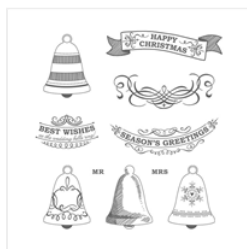

Supply List

Tina Rappe
6082899271

tinarappe@gmail.com
www.stampinstudio.com

[Seasonal Bells
Clear-Mount
Stamp Set -
142107](#)

Price: \$19.00

[Hang Your
Stocking
Photopolymer
Stamp Set -
142114](#)

Price: \$21.00

[Bell Punch -
141846](#)

Price: \$18.00

[Stitched Shapes
Dies - 145372](#)

Price: \$30.00

[Big Shot - 143263](#)

Price: \$110.00

[Sparkle Textured
Impressions
Embossing Folder
- 141468](#)

Price: \$7.50