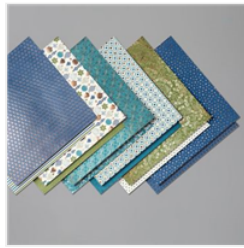

Supply List

Patti Dolan

patti@pspapercrafts.com

www.pspapercrafts.com

[Toile Christmas Bundle \(En\) - 152367](#)

Price: \$51.25

[Brightly Gleaming Specialty Designer Series Paper - 150429](#)

Price: \$15.00

[Copper Foil Sheets - 142020](#)

Price: \$5.00

[Mossy Meadow 8-1/2" X 11" Cardstock - 133676](#)

Price: \$14.00

[Whisper White 8-1/2" X 11" Cardstock - 100730](#)

Price: \$9.75

[Neutrals Stampin' Write Markers - 147158](#)