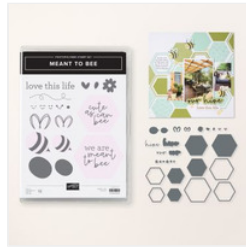

# Cute As Can Bee Center Pop Up Supply List

Susie Wood  
(641) 660-2537

[ds52wood@gmail.com](mailto:ds52wood@gmail.com)

[www.susiewood.stampinup.net](http://www.susiewood.stampinup.net)

[Stampin' Cut & Emboss Machine - 149653](#)

Price: \$140.00

[Meant To Bee Bundle \(English\) - 167243](#)

Price: \$49.50

[Meant To Bee Photopolymer Stamp Set \(English\) - 166583](#)

Price: \$20.00

[Meant To Bee Dies - 166582](#)

Price: \$35.00

[Bee My Valentine Photopolymer Stamp Set \(English\) - 162547](#)