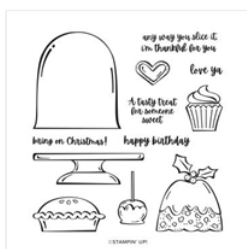

Sweets & Treats
Photopolymer
Stamp Set -
156561

Price: $17.00