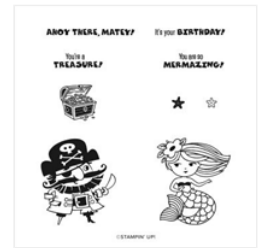

[Turtle Friends Photopolymer Stamp Set - 155356](#)

Price: \$16.00

[Turtle Friends Bundle \(English\) - 155819](#)

Price: \$30.50

[Stellar Birthday Cling Stamp Set - 154461](#)

Price: \$21.00

[Pirates & Mermaids Cling Stamp Set - 155703](#)

Price: \$18.00

[All For Baby Photopolymer Stamp Set - 155470](#)

Price: \$17.00

[All For Baby Bundle - 158360](#)

Price: \$38.50

[You're A Peach Suite Collection \(English\) - 155831](#)

Price: \$57.25

[Sweet As A Peach Photopolymer Stamp Set - 155050](#)