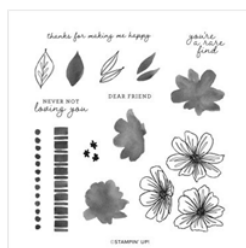

[Art In Bloom
Photopolymer
Stamp Set -
155085](#)

Price: $26.00